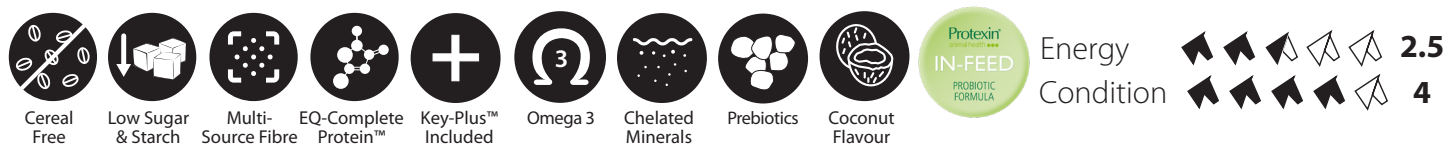

Product Summary

Keyflow® Sensi-Care® is a non-heating, palatable cereal-free complete feed, with low levels of sugar and starch; an ideal choice for a wide range of horses and ponies, especially sensitive types, fussy eaters or those needing condition. This scientifically-formulated ration ensures optimum digestion through the latest feed technologies, including wet steam extrusion and micronisation, creating a product which is highly sympathetic to the digestive system. Protexin® probiotic in-feed-formula, prebiotics and multi-source fibre combine to support a healthy microbial environment by restoring and nurturing beneficial bacteria. Our unique EQ-Complete Protein™ provides carefully profiled amino acids which match the composition of equine soft tissue and bone, promoting superb muscle development and repair. Omega-3 fatty acids and balanced levels of vitamins and chelated minerals are included to benefit general wellbeing, coat quality and shine. Sensi-Care® is a comprehensive feed which provides soothing nutrition for the fussiest and most difficult horses to feed.